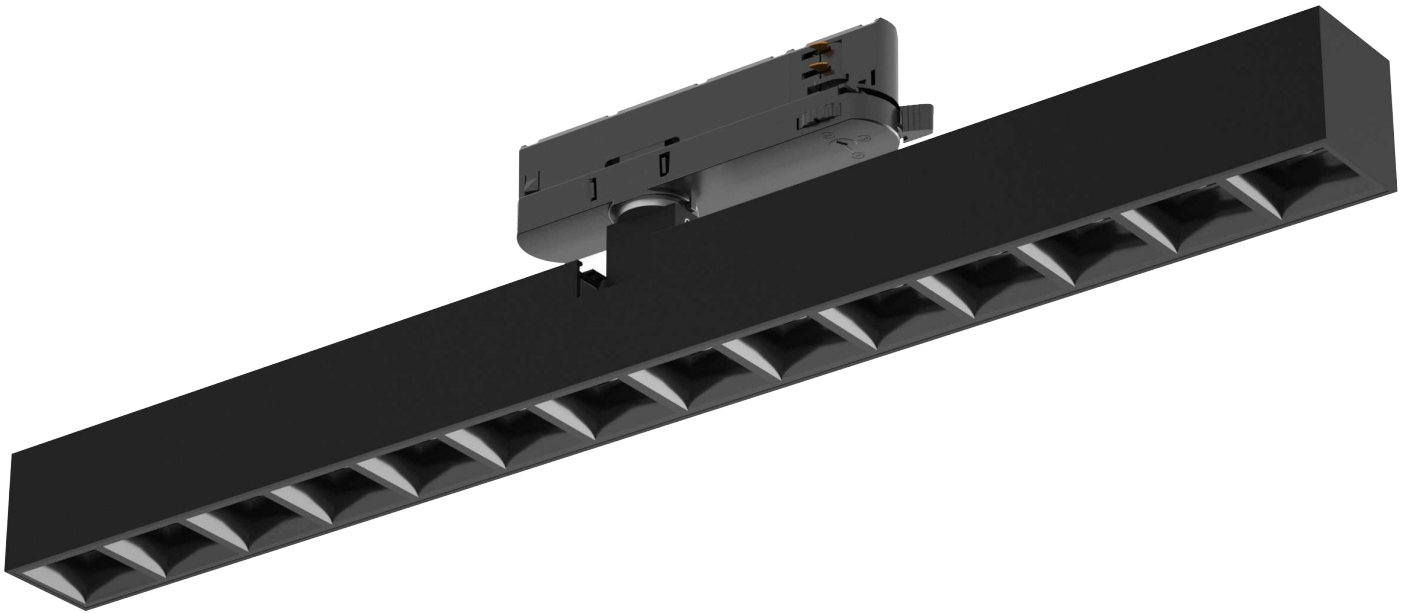

# **VIENNA SERIES PS-TLXXWGL45**

**WATTAGE ADJUSTABLE FROM 20W-40W**

**SYSTEM EFFICIENCY UP TO 120lm/W**

**GRID OPTICS WITH LOW GLARE FOR EYES COMFORT**

## Vienna Series Track Linear Light XXW

### Product features

- 355° horizontal & 180° vertical flexible rotation
- Quality lens to provide clean & uniform lighting
- Professional SMD LEDs with carefully selected batch SDCM<3
- Aluminum housing with convective holes for better heat dissipation