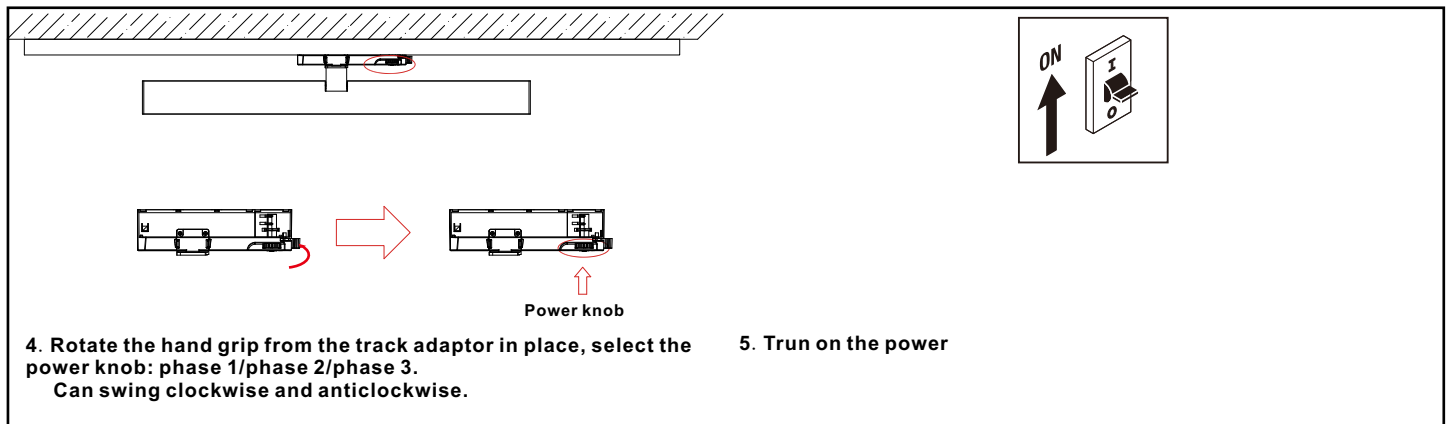

PRODUCT DATASHEET

Vienna Series Track Linear Light XXW

Installation

Installation instructions:

Electrical connection must only be carried out by skilled, trained and authorized persons.

- Before installation, please ensure the main power is off.
- Be sure that the local power outlet matches that of the required voltage for this unit.
- Always mount this unit in safe and stable matter.
- Do not remove the cover under any conditions. There are no user serviceable parts inside.
- This unit is intended for indoor use only, use of this product outdoors, would void all warranties.