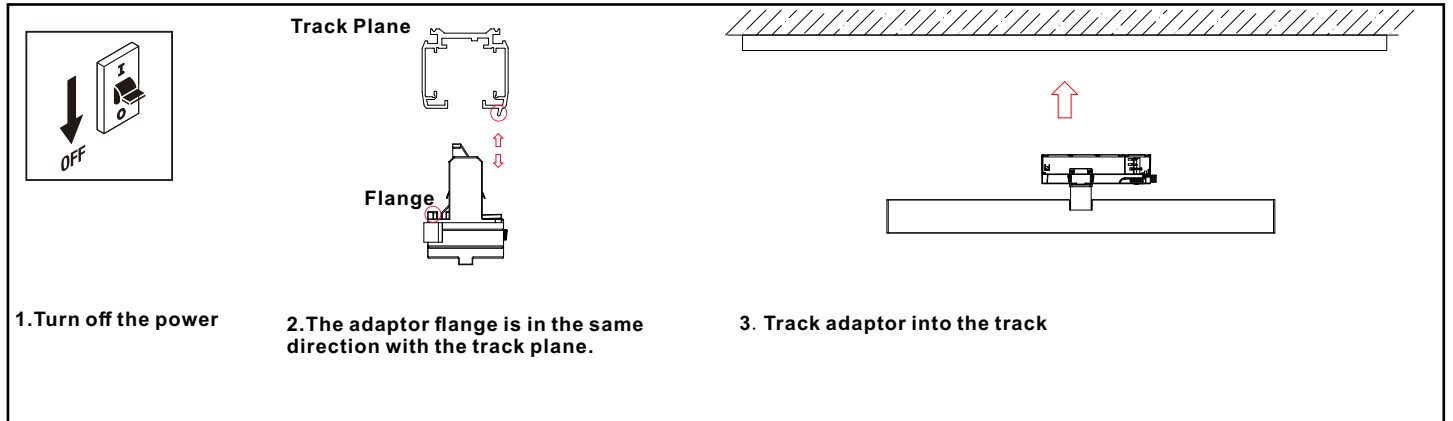

PRODUCT DATASHEET

Vienna Series Track Linear Light XXW

Installation

Installation instructions:

Electrical connection must only be carried out by skilled, trained and authorized persons.

- Before installation, please ensure the main power is off.
- Be sure that the local power outlet matches that of the required voltage for this unit.
- Always mount this unit in safe and stable matter.
- Do not remove the cover under any conditions. There are no user serviceable parts inside.
- This unit is intended for indoor use only, use of this product outdoors, would void all warranties.