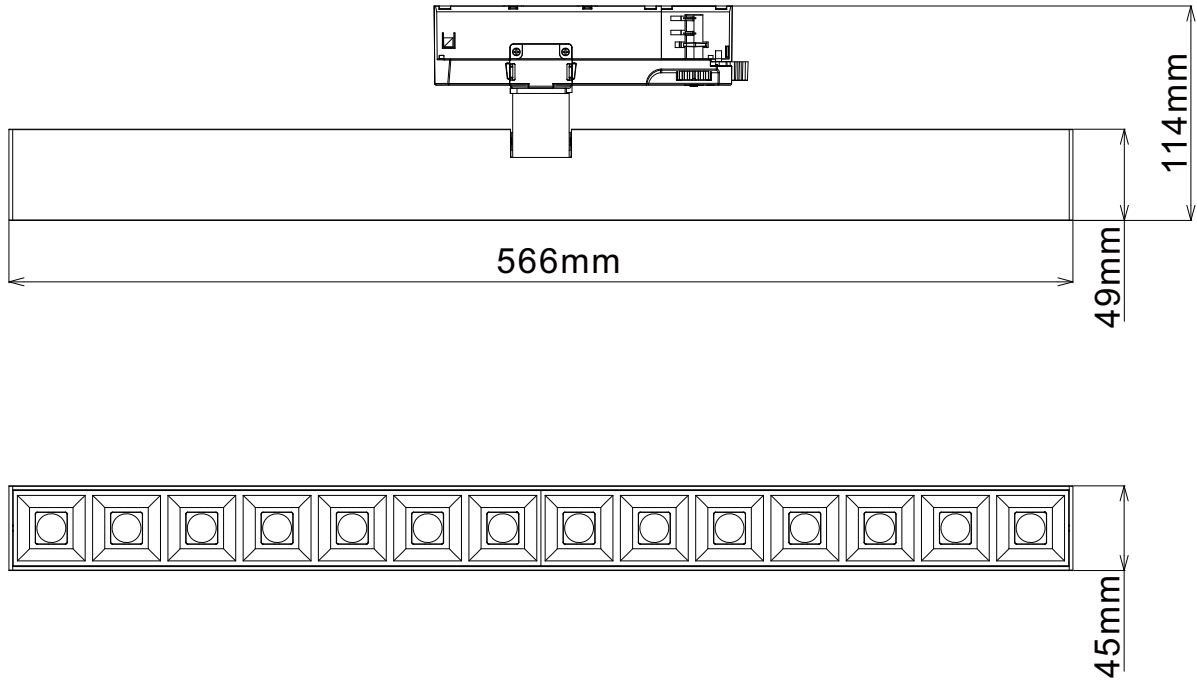

PRODUCT DATASHEET

Vienna Series Track Linear Light XXW

Areas of application

- Supermarket, Shopping Mall
- Retail Store
- Fashion Store
- Car Shop, Office, Meeting Room

Product features

- 355° horizontal & 180° vertical flexible rotation
- Quality lens to provide clean & uniform lighting
- Professional SMD LEDs with carefully selected batch SDCM<3
- Aluminum housing with convective holes for better heat dissipation

Product benefits

- Employs a high PF flicker-free power supply
- Easy and quick installation with multiple track adapters
- Elegant and compact design
- Compliant with CE/CB/RoHS/SAA/ENEC certificates