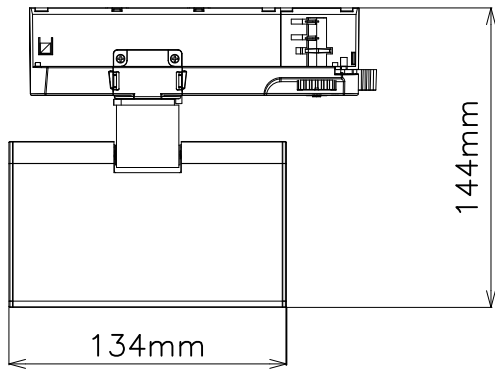

PRODUCT DATASHEET

Wall Wash Track Light XXW

W86