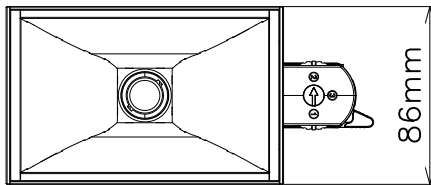

Areas of application

- Museum & Art Gallery
- Commercial Center
- Car Shop, Office, Meeting Room
- Supermarket, Shopping mall, Fashion Store

Product features

- Wall wash light distribution, uniform vertical illuminance
- Efficient and cost-effective LED lighting technology
- System Efficiency up to 150lm/W
- More than 50,000 hours life span

Product benefits

- Employs a high PF flicker-free power supply
- Easy and quick installation with multiple track adapters
- Elegant and compact design
- Compliant with CE/CB/RoHS/SAA/ENEC certificates