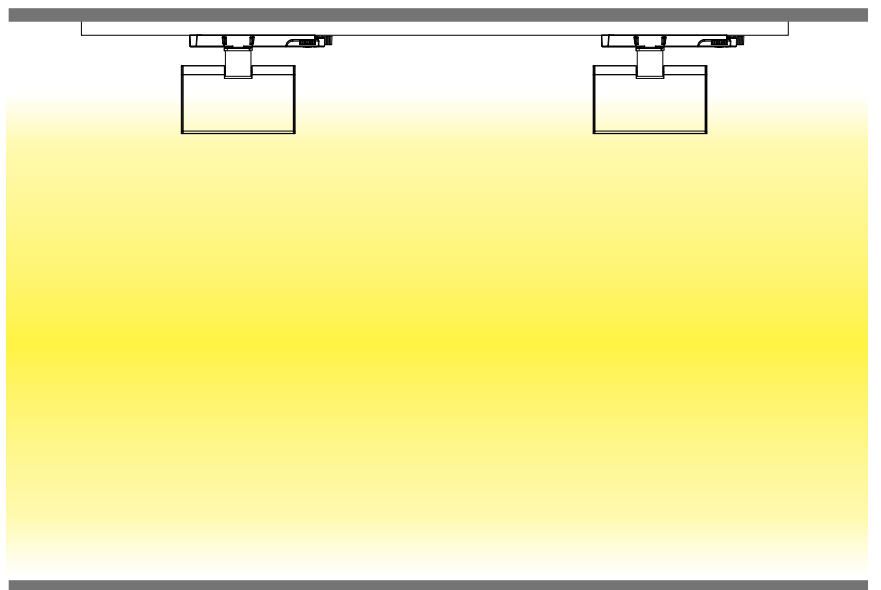

Wall Washer

PRODUCT DATASHEET

Wall Wash Track Light XXW

Installation

1. Turn off the power

2. The adaptor flange is in the same direction with the track plane.

3. Track adaptor into the track

4. Rotate the hand grip from the track adaptor in place, select the power knob: phase 1/phase 2/phase 3. Can swing clockwise and anticlockwise.