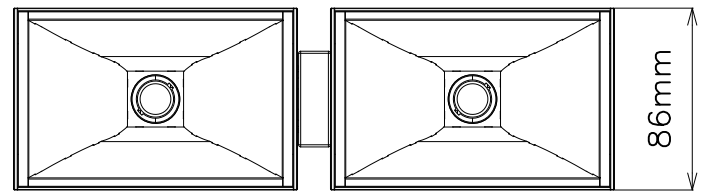

DW86

Areas of application

- Museum & Art Gallery
- Commercial Center
- Car Shop, Office, Meeting Room
- Supermarket, Shopping mall, Fashion Store

Product features

- Wall wash light distribution, uniform vertical illuminance
- Efficient and cost-effective LED lighting technology
- System Efficiency up to 150lm/W
- More than 50,000 hours life span

Product benefits

- Employs a high PF flicker-free power supply
- Easy and quick installation with multiple track adapters
- Elegant and compact design
- Compliant with CE/CB/RoHS/SAA/ENEC certificates