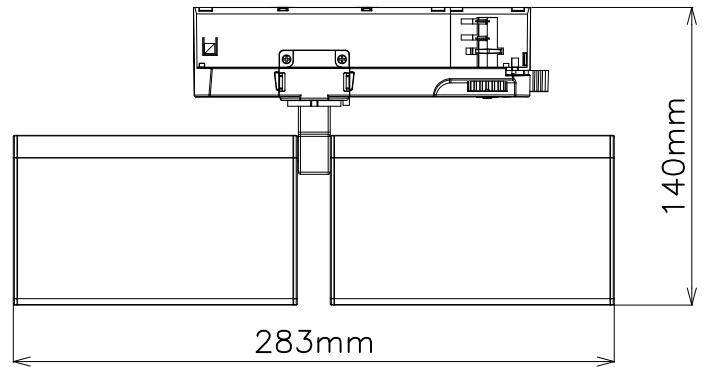

PRODUCT DATASHEET

Wall Wash Track Light XXW

W86

Areas of application

- Museum & Art Gallery
- Commercial Center
- Car Shop, Office, Meeting Room
- Supermarket, Shopping mall, Fashion Store

Product features

- Wall wash light distribution, uniform vertical illuminance
- Efficient and cost-effective LED lighting technology
- System Efficiency up to 150lm/W
- More than 50,000 hours life span

Product benefits

- Employs a high PF flicker-free power supply
- Easy and quick installation with multiple track adapters
- Elegant and compact design
- Compliant with CE/CB/RoHS/SAA/ENEC certificates